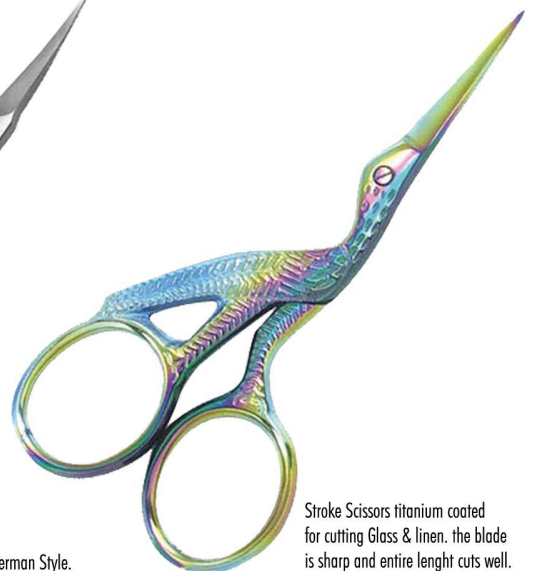

Aeropoint Scissors German Style.
Art # SI-926 Size : 3.5"

Stroke Scissors titanium coated
for cutting Glass & linen. the blade
is sharp and entire length cuts well.
Art # SI-927 Size : 3.5"