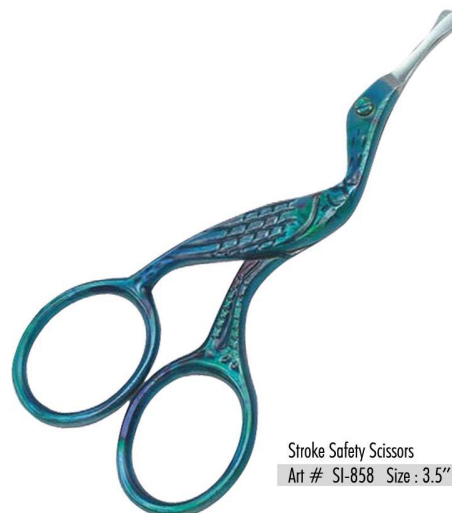

Cuticle Scissors  
Art # SI-851 Size : 3.5"

Toe Nail Scissors  
Art # SI-852 Size : 4"

Cuticle Scissors large Ring  
Art # SI-853 Size : 3.5"

Fabric Scissors  
Art # SI-854 Size : 3.5"

Cuticle Scissors  
Art # SI-855 Size : 3.5"

Toe Nail Scissors  
Art # SI-856 Size : 3.5"

Cat Cuticle Scissors  
Art # SI-857 Size : 3.5"

Stroke Safety Scissors  
Art # SI-858 Size : 3.5"

Safety Scissors  
Art # SI-859 Size : 3.5"

Cuticle Scissors  
Art # SI-860 Size : 3.5"