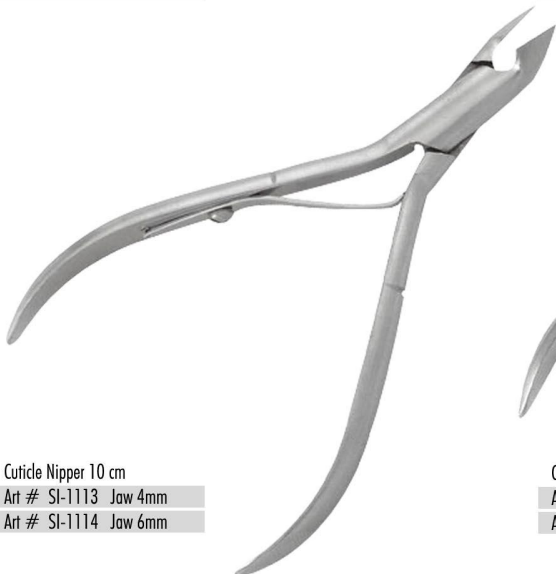

Professional Cuticle Nipper 10 cm  
Art # SI-1101 Jaw 4mm  
Art # SI-1102 Jaw 6mm

Professional Cuticle Nipper 10 cm  
Art # SI-1103 Jaw 4mm  
Art # SI-1104 Jaw 6mm

Cuticle Nipper 10 cm  
Art # SI-1105 Jaw 4mm  
Art # SI-1106 Jaw 6mm

Professional Cuticle Nipper 10 cm  
Art # SI-1107 Jaw 4mm  
Art # SI-1108 Jaw 6mm

Professional Cuticle Nipper 10 cm  
Art # SI-1109 Jaw 4mm  
Art # SI-1110 Jaw 6mm

Professional Cuticle Nipper 10 cm  
Art # SI-1111 Jaw 4mm  
Art # SI-1112 Jaw 6mm