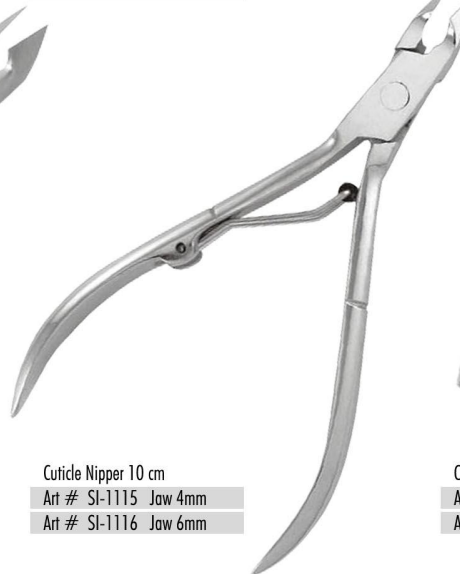

Professional Cuticle Nipper 10 cm  
Art # SI-1101 Jaw 4mm  
Art # SI-1102 Jaw 6mm

Professional Cuticle Nipper 10 cm  
Art # SI-1103 Jaw 4mm  
Art # SI-1104 Jaw 6mm

Cuticle Nipper 10 cm  
Art # SI-1105 Jaw 4mm  
Art # SI-1106 Jaw 6mm

Professional Cuticle Nipper 10 cm  
Art # SI-1107 Jaw 4mm  
Art # SI-1108 Jaw 6mm

Professional Cuticle Nipper 10 cm  
Art # SI-1109 Jaw 4mm  
Art # SI-1110 Jaw 6mm

Professional Cuticle Nipper 10 cm  
Art # SI-1111 Jaw 4mm  
Art # SI-1112 Jaw 6mm

Cuticle Nipper 10 cm  
Art # SI-1113 Jaw 4mm  
Art # SI-1114 Jaw 6mm

Cuticle Nipper 10 cm  
Art # SI-1115 Jaw 4mm  
Art # SI-1116 Jaw 6mm

Cuticle Nipper 10 cm  
Art # SI-1117 Jaw 4mm  
Art # SI-1118 Jaw 6mm