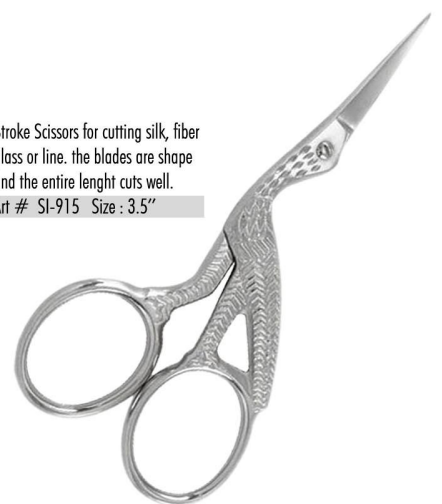

Silk Linen Scissors
Art # SI-914 Size : 3.5"

Stroke Scissors for cutting silk, fiber glass or line. the blades are shape and the entire length cuts well.
Art # SI-915 Size : 3.5"